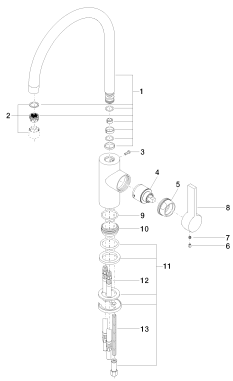

Kitchen - Tara Ultra
Single-lever mixer - polished chrome
Article number: 33 816 875-00 0010

- 9-1/2" Projection
- Swiveling spout 360°
- Areated stream
- Total height 15-1/2"
- Height to aerator/spout outlet 9-1/2"
- 1-3/8" hole diameter
- 2x 3/8" US flexible supply lines
- Water flow rate limited to max. 1.5 gpm
- lead-free
- (ADA)
- Combination with side spray set or profi side spray set not possible.

polished chrome

Dimensional drawing

All dimensions in mm / inch = mm x 0,0394

Model/program/technical modifications and error excepted
For more information see: www.dornbracht.com + 49 (0) 2371 433-460 mail@dornbrachtgroup.de

Recommended article

10 713 970-00
AIR SWITCH operating
button, trim parts only -
polished chrome

82 424 970-00
Soap dispenser without
flange - polished chrome

Kitchen - Tara Ultra
Single-lever mixer - polished chrome
Article number: 33 816 875-00 0010

Spare parts list

Number	Item Number	Designation	Number of units
--------	-------------	-------------	-----------------