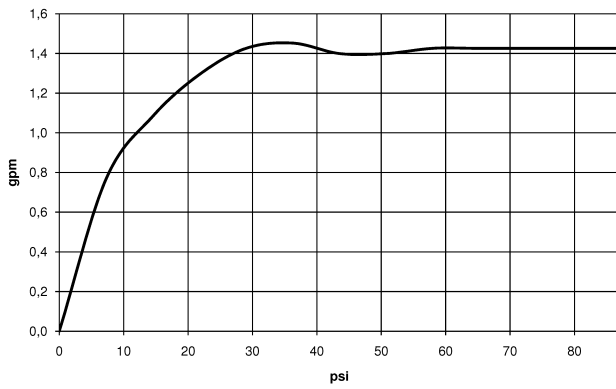

Kitchen - Tara Ultra
Single-lever mixer - polished chrome
Article number: 33 816 875-00 0010

- 9-1/2" Projection
- Swiveling spout 360°
- Areated stream
- Total height 15-1/2"
- Height to aerator/spout outlet 9-1/2"
- 1-3/8" hole diameter
- 2x 3/8" US flexible supply lines
- Water flow rate limited to max. 1.5 gpm
- lead-free
- (ADA)
- Combination with side spray set or profi side spray set not possible.

polished chrome

Dimensional drawing

All dimensions in mm / inch = mm x 0,0394

Model/program/technical modifications and error excepted
For more information see: www.dornbracht.com + 49 (0) 2371 433-460 mail@dornbrachtgroup.de

Kitchen - Tara Ultra
Single-lever mixer - polished chrome
Article number: 33 816 875-00 0010

Flow rate chart

Kitchen - Tara Ultra
Single-lever mixer - polished chrome
Article number: 33 816 875-00 0010

Other surface finishes