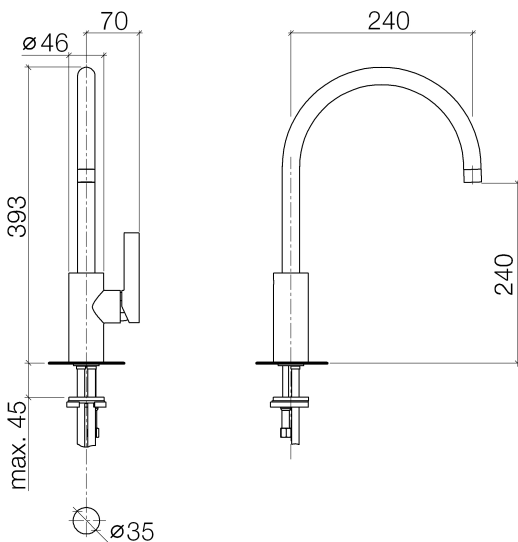

Kitchen - Tara Ultra
Single-lever mixer - polished chrome
Article number: 33 816 875-00 0010

- 9-1/2" Projection
- Swiveling spout 360°
- Areated stream
- Total height 15-1/2"
- Height to aerator/spout outlet 9-1/2"
- 1-3/8" hole diameter
- 2x 3/8" US flexible supply lines
- Water flow rate limited to max. 1.5 gpm
- lead-free
- (ADA)
- Combination with side spray set or profi side spray set not possible.

polished chrome

Dimensional drawing

All dimensions in mm / inch = mm x 0,0394

Model/program/technical modifications and error excepted
For more information see: www.dornbracht.com + 49 (0) 2371 433-460 mail@dornbrachtgroup.de

Kitchen - Tara Ultra
Single-lever mixer - polished chrome
Article number: 33 816 875-00 0010

Flow rate chart

Kitchen - Tara Ultra
Single-lever mixer - polished chrome
Article number: 33 816 875-00 0010

Other surface finishes

Recommended article

10 713 970-00
AIR SWITCH operating
button, trim parts only -
polished chrome

82 424 970-00
Soap dispenser without
flange - polished chrome

Kitchen - Tara Ultra
Single-lever mixer - polished chrome
Article number: 33 816 875-00 0010